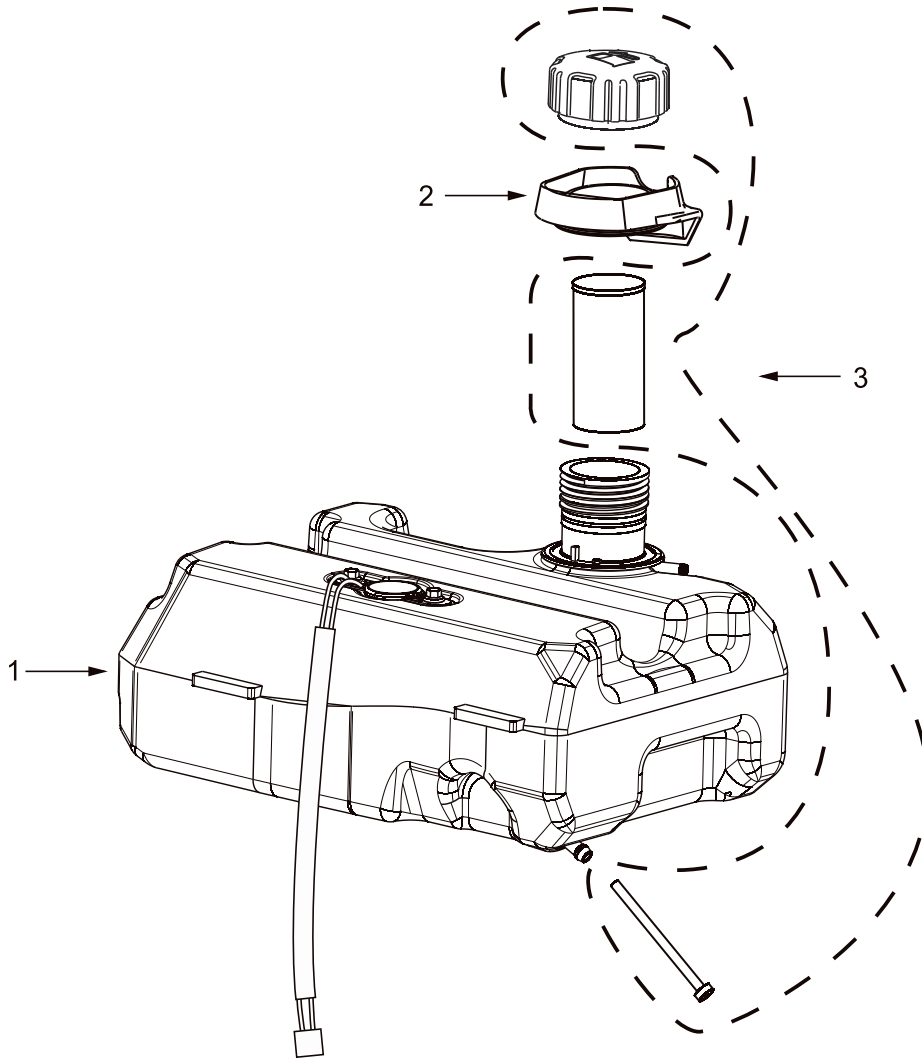

FUEL TANK COMPONENTS

REF #	DESCRIPTION	QTY	PART #
1	FUEL TANK	1	PA-P85561111
2	TANK NECK SHEATH	1	PA-P85561112
3	FUEL TANK CAP & FILTERS	1	PA-P85561050