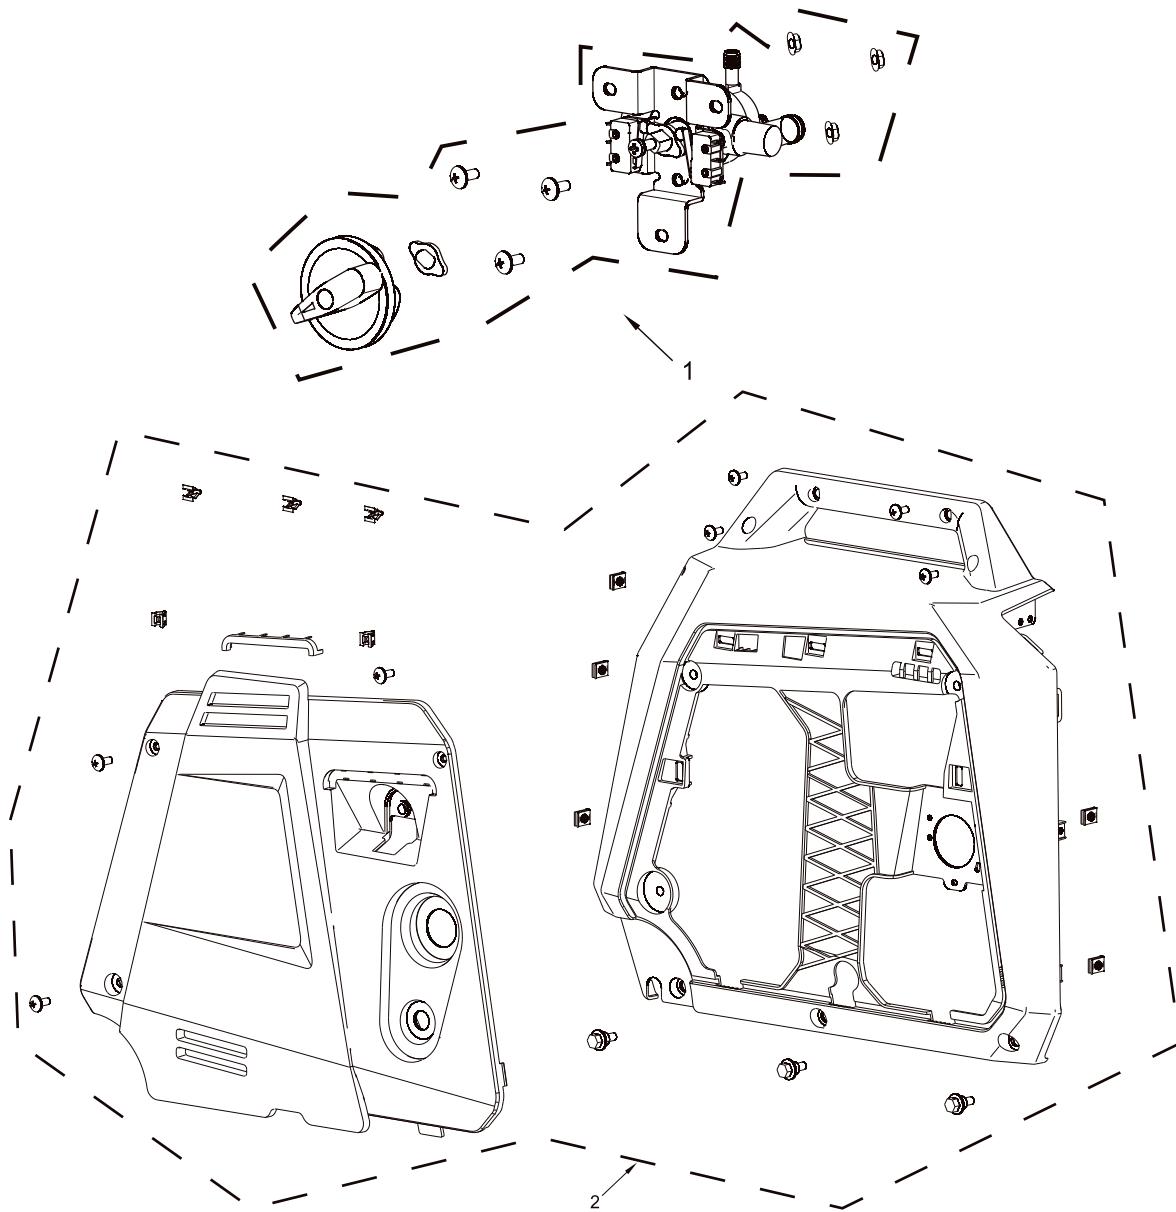

LEFT EXTERIOR COVER

REF #	DESCRIPTION	QTY	PART #
1	FUEL SELECTOR SWITCH	1	PA-P85561062
2	LEFT COVER	1	PA-P85561110