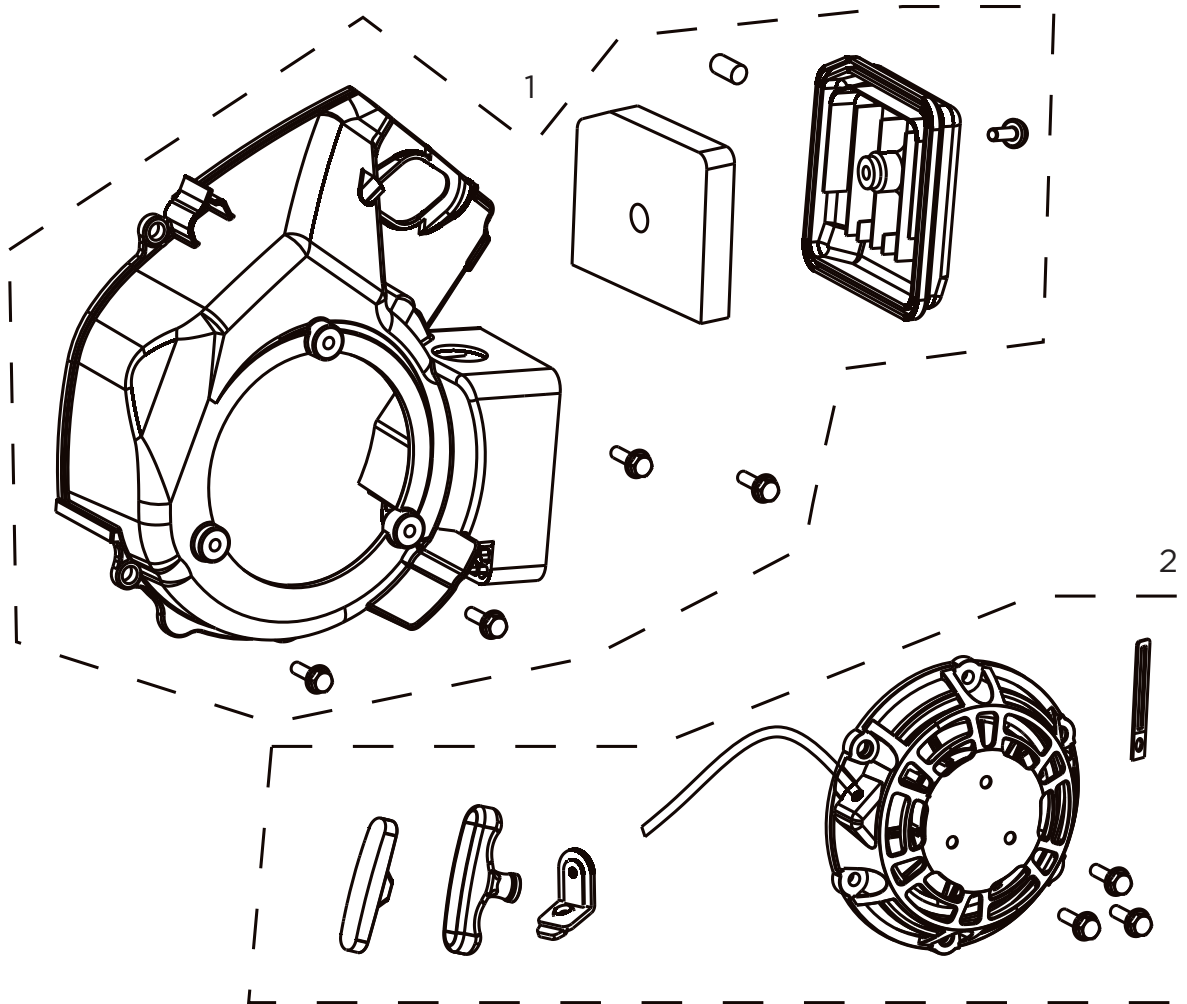

### CRANKCASE

REF #	DESCRIPTION	QTY	PART #
1	TEMPERATURE SENSOR	1	PA-P85561053
2	MAGNETIC DIPSTICK	1	PA-P85561043

## CYLINDER HEAD COVER ASSEMBLY

REF #	DESCRIPTION	QTY	PART #
1	CYLINDER HEAD COVER	1	PA-P85561099
2	GASKET, CYLINDER HEAD	1	PA-P85561113
3	EXHAUST PORT GASKET	1	PA-P85561107

## ENGINE STARTER

REF #	DESCRIPTION	QTY	PART #
1	FAN SHROUD W/AIR FILTER	1	PA-P85561044
2	RECOIL ASSEMBLY	1	PA-P85561045

### CARBURETOR PARTS

REF #	DESCRIPTION	QTY	PART #
1	CARBURETOR ASSEMBLY	1	PA-P85561054